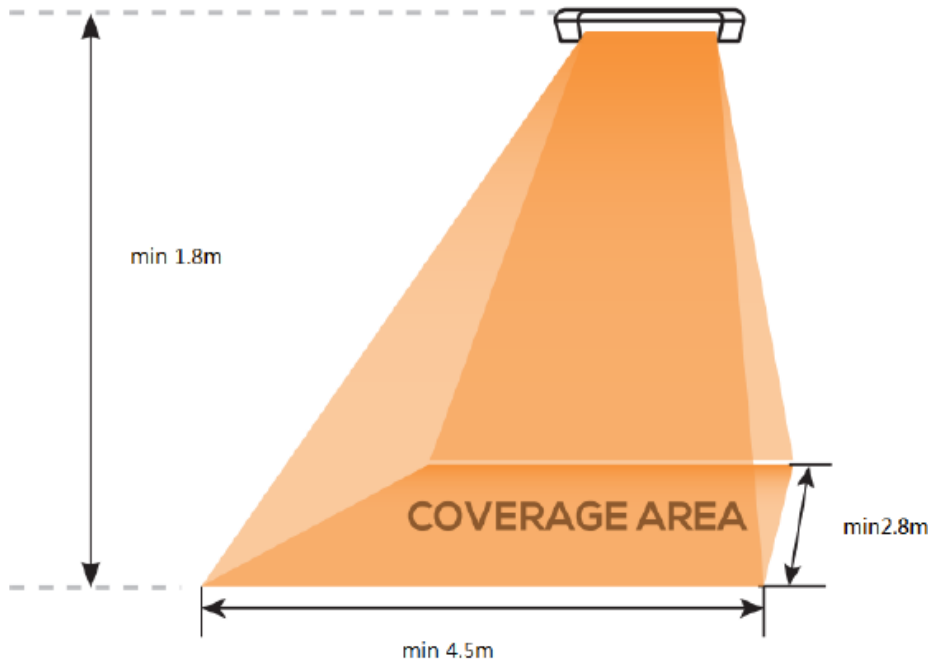

OUTDOOR

571139
Wall-mounted
Inkl. Remote control

Technical specifications

Voltage: 230 V AC
Frequency: 50-60 Hz
Wattage: 2,500 W
Min. fuse: 13 A
Certifications: GS, CE, TÜV
Water resistance: IP65
Heat dispersion: 4.5 x 2.8 x 1.8 m
Installation height: Min. 1.85 m.

The patio heater can be fitted in three different positions with an angling of 0-48° from innermost to outermost fitting point.

230 V

3 HEAT
SETTINGS

FULL EFFECT
IN 5 SECONDS

ULG⁺ Lamp

evasolo