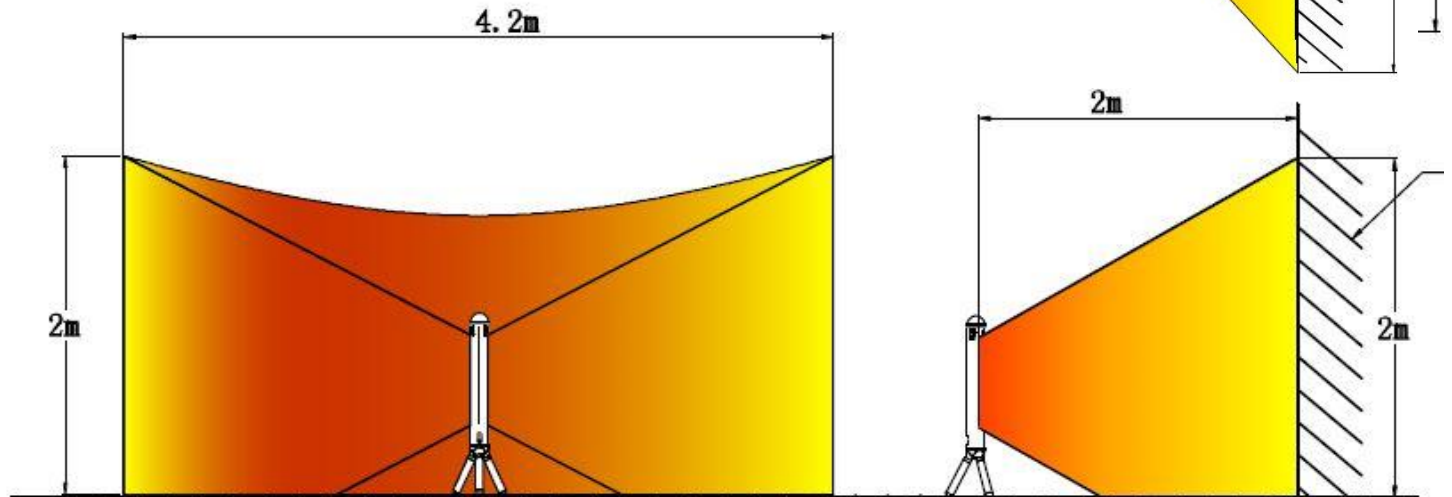

Wattage: 1500 W

Certifications: GS, CE.

Water-resistance: IPX4

COVERAGE AREA HEATUP

571135
Heat Up
Standing

eva solo

OUTDOOR

571099