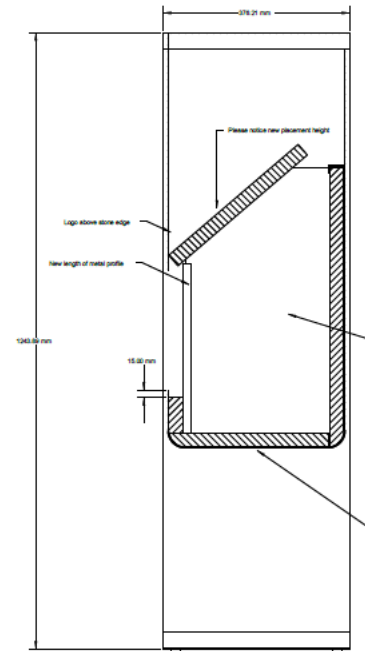

OUTDOOR

Make the long, light summer evenings even longer and warmer with a cosy garden wood burner to gather around.

With its simple, stylish design, the FireBox garden wood burner hardly takes up any space at all.

The integrated wood holder means that wood is always to hand, and the built-in chimney channels the smoke out of the back of the wood burner to avoid irritating fumes.

The FireBox garden wood burner is easy to maintain. Wash with water. Can be left outdoors all year. The garden wood burner is supplied fully assembled.

Made of corten steel.
Dimensions: H125 x W43 x D37.5 cm.

eva solo