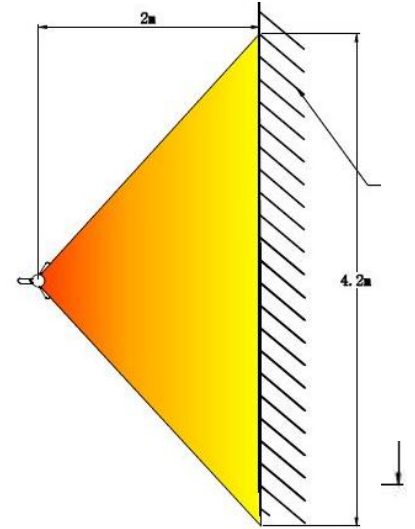

OUTDOOR

BUILT-IN
ANTI-TOPPLE
DEVICE

3 HEAT
SETTINGS

FULL EFFECT
IN 5 SECONDS

230 V

500
1.000
1.500
WATT

180 CM
CORD

Technical specifications

Voltage: 230V AC

Frequency: 50-60 Hz

Wattage: 1500 W

Certifications: GS, CE.

Water-resistance: IPX4

COVERAGE AREA HEATUP